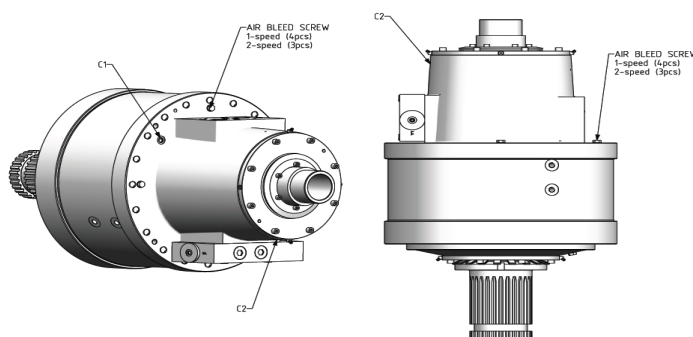

www.apevibro.com

SERVICE BULLETIN

VIBRATORY HAMMERS • POWER UNITS/AUGER SYSTEMS • DIESEL & HYDRAULIC HAMMERS
DRILL RIGS • HYDRAULIC PILING RIGS • WICK DRAIN INSTALLERS • LEAD SYSTEMS

Sep. 25, 2015

www.jandm-usa.com

#23 How To Air Bleed A Black Bruin Drill Motor

Black Bruin product bulletin

Air bleeding procedure for SD motor, vertical mounting

When air bleeding a vertically mounted SD motor (output shaft down), it is important to bleed the air out by opening one of the bleed screws in the rear cover (see below). If the screws aren't completely even, use the topmost screw. Due to motor's construction, failure to bleed through one of these screws will leave an air pocket into motor's housing cavity and can cause a catastrophic failure.

Air bleeding procedure (Operating Manual 2014-12-05)

Air bleeding procedure is carried out to fill the housing of the motor completely with hydraulic fluid. Air is removed from the housing with air bleeding screws as follows:

Connect the port C2 to a drain line and feed hydraulic fluid into the motor via port C1 throughout the air bleeding procedure.

- Locate the topmost air bleed screw of the housing.
- Unscrew the air bleeding screw by half a turn and let air escape from the housing.
- Close the screw when only hydraulic fluid is pouring through it.
- Tighten the screw to a torque of 39 ± 3 Nm.

Black Bruin by Sampo Hydraulics
www.blackbruin.com

Black Bruin
No power like it.

APE HEADQUARTERS
7032 S 196TH STREET
KENT, WA 98032
(800) 248-8498 • (253) 872-0141
Fax (253) 872-8710

NORTHEAST REGIONAL OFFICE
401 HARTLE ST.
SAYREVILLE, NJ 08872
(888) 217-7524 • (732) 432-6604
Fax (732) 432-6608

APE CHINA
BUILDING No. 233, FU QIAO ROAD
GU CUN INDUSTRIAL ZONE BAOSHAN DISTRICT
SHANGHAI, CHINA 201906
011-86-21-5677-1221
Fax 011-86-21-3604-0553

LOUISIANA REGIONAL OFFICE
39266 A DOYLE DRIVE
GONZALES, LA 70737
(225) 644-7722
Fax (225) 644-7626

GULF REGIONAL OFFICE
3975 FM Hwy 1485
CONROE, TX 77306
(800) 596-2877 • (936) 271-1044
Fax (936) 271-1046

MID-ATLANTIC REGIONAL OFFICE
500 NEWTON ROAD, #200
VIRGINIA BEACH, VA 23462
(866) 399-7500 • (757) 518-9740
Fax (757) 518-9741

SOUTHEAST REGIONAL OFFICE
1345 INDUSTRIAL PARK ROAD
MULBERRY, FL 33860
(800) 570-3844 • (863) 324-0378
Fax (863) 318-9409

MID-WESTERN REGIONAL OFFICE
50 GERBER INDUSTRIAL DR.
ST. PETERS, MO 63376
(877) 296-8044 • (636) 397-8400
Fax (636) 278-4278

WESTERN REGIONAL OFFICE
2985 LOOMIS ROAD
STOCKTON, CA 95205
(888) 245-4401 • (209) 942-2166
Fax (209) 942-2455